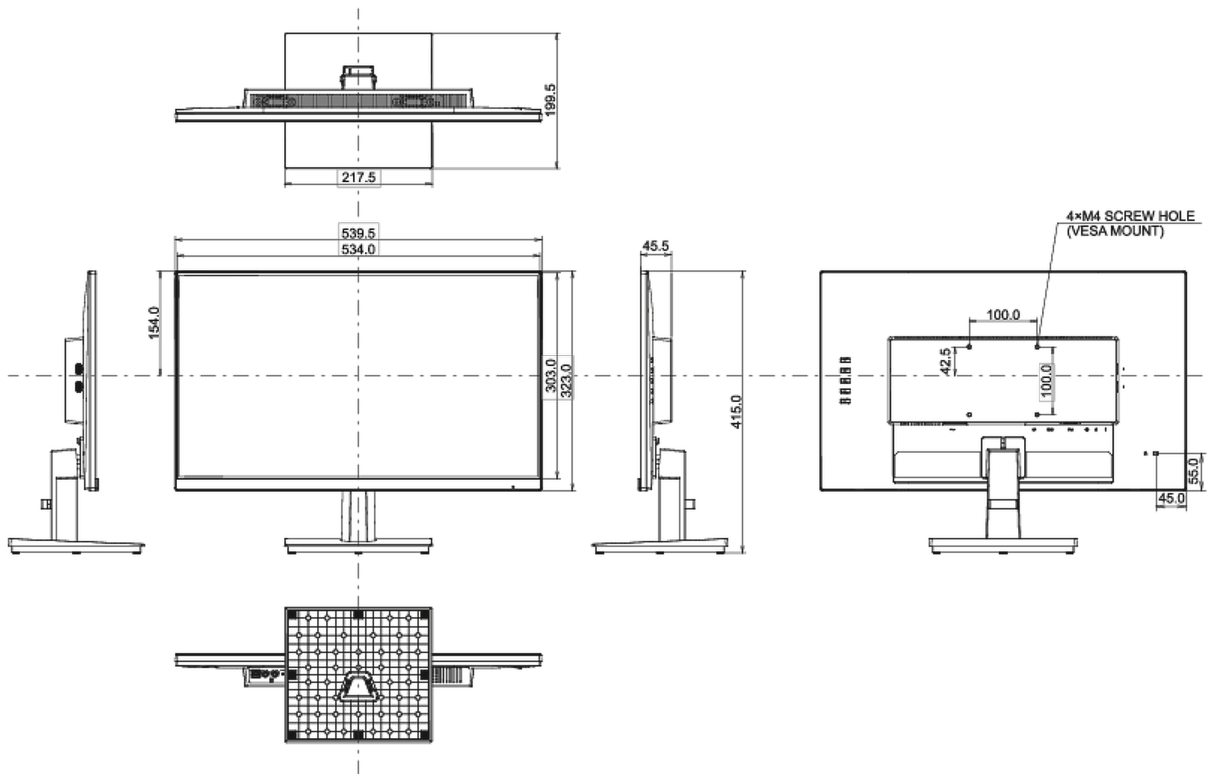

01 DISPLAY CHARACTERISTICS

Design	ultra slim
Diagonal	23.8", 60.5cm
Panel	IPS panel technology LED, matte finish
Native resolution	1920 x 1080 @60Hz (2.1 megapixel Full HD)
Aspect ratio	16:9
Panel brightness	250 cd/m ²
Static contrast	1000:1
Advanced contrast	80M:1
Response time (GTG)	4ms
Viewing zone	horizontal/vertical: 178°/178°, right/left: 89°/89°, up/down: 89°/89°
Colour support	16.7mIn (sRGB: 96%; NTSC: 72%)
Horizontal Sync	30 - 84kHz
Viewable area W x H	527 x 296.5mm, 20.7 x 11.7"
Pixel pitch	0.275mm
Colour	matte

04 MECHANICAL

Display position adjustments	tilt
Tilt angle	21.5° up; 3.5° down
VESA mounting	100 x 100mm

05 ACCESSORIES INCLUDED

Cables	power, USB, HDMI
Other	quick start guide, safety guide

06 POWER MANAGEMENT

08 DIMENSIONS / WEIGHT

Product dimensions W x H x D	539.5 x 415 x 199.5mm
Box dimensions W x H x D	620 x 415 x 124mm
Weight (without box)	3.3kg
EAN code	4948570117499

All trademarks and registered trademarks acknowledged. E & O E. Specification subject to change without notice. All LCD's comply with ISO-9241-307:2008 in connection with pixel defects.